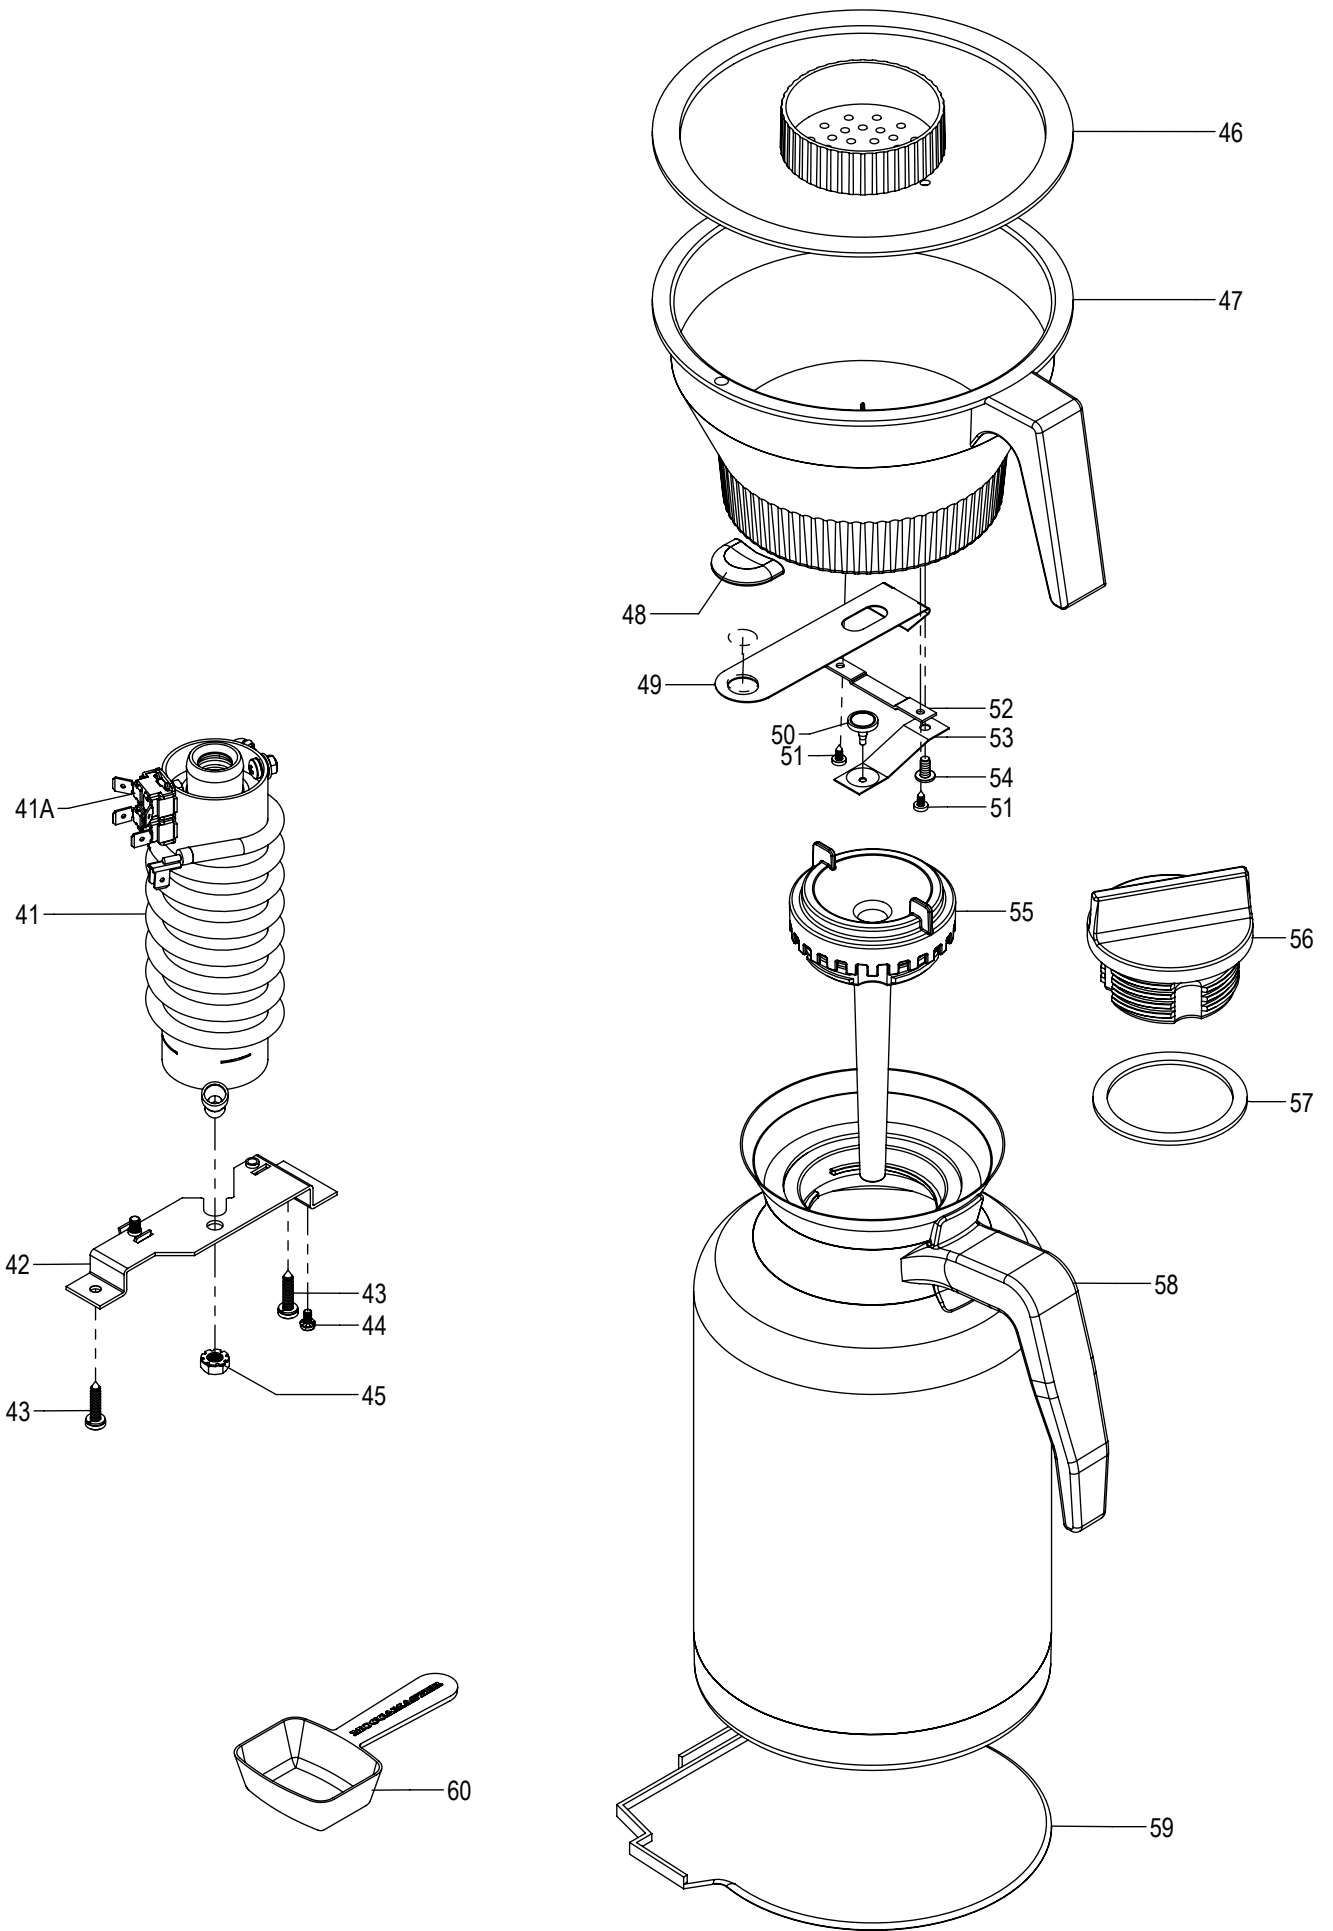

TECHNI VORM AMERONGEN - NETHERLANDS	name	CDT-Grand	
	type		
	date	26-2-2019	
	drawn	SB	check
	format	A4	page 2/2
	draw. no.	392**	
	revision